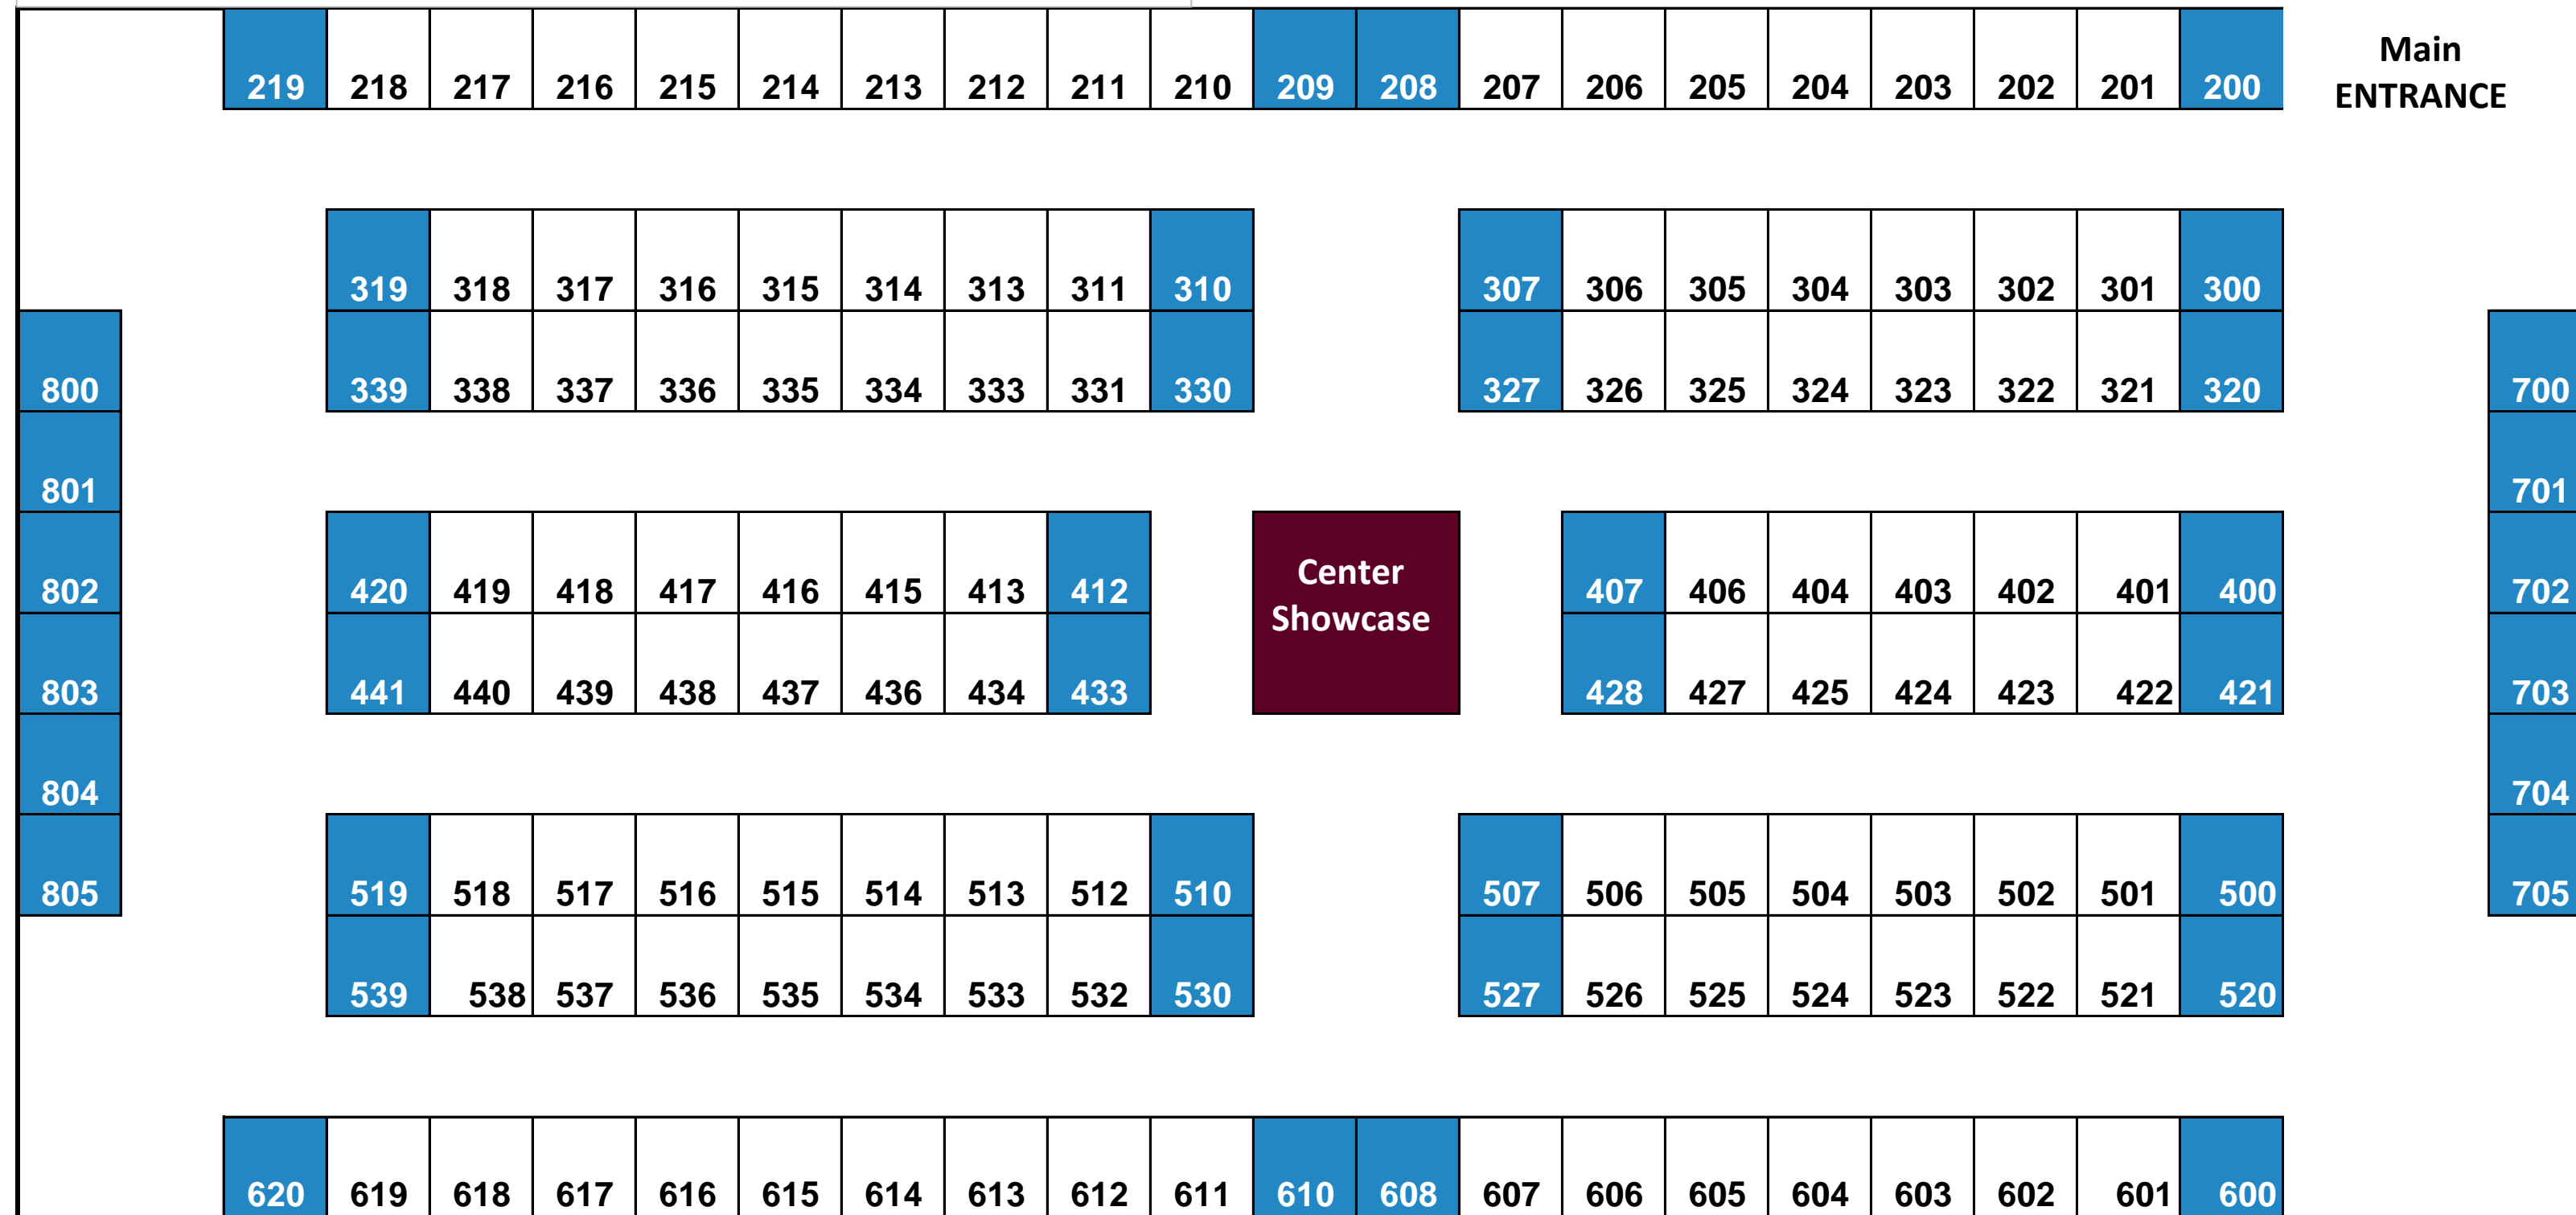

Let's get Back to Business!

Rates

Single Booth 8w x 7d \$595 Double Booth 16w x 7d \$895
Premium Single \$695 Premium Double \$995
Center Showcase 16 x 14 \$2295

Early Bird Discounts! Register by 7/1/21 and Get \$100 Off Any Booth

Thursday August 19th: Show Hours 9am-3pm,
Show Organizer Travis Dow 207-577-2721 , Email: Travis@DowMediaLLC.com
 Register Online at: <http://dowmediallc.com/the-maine-business-to-business-trade-show/>